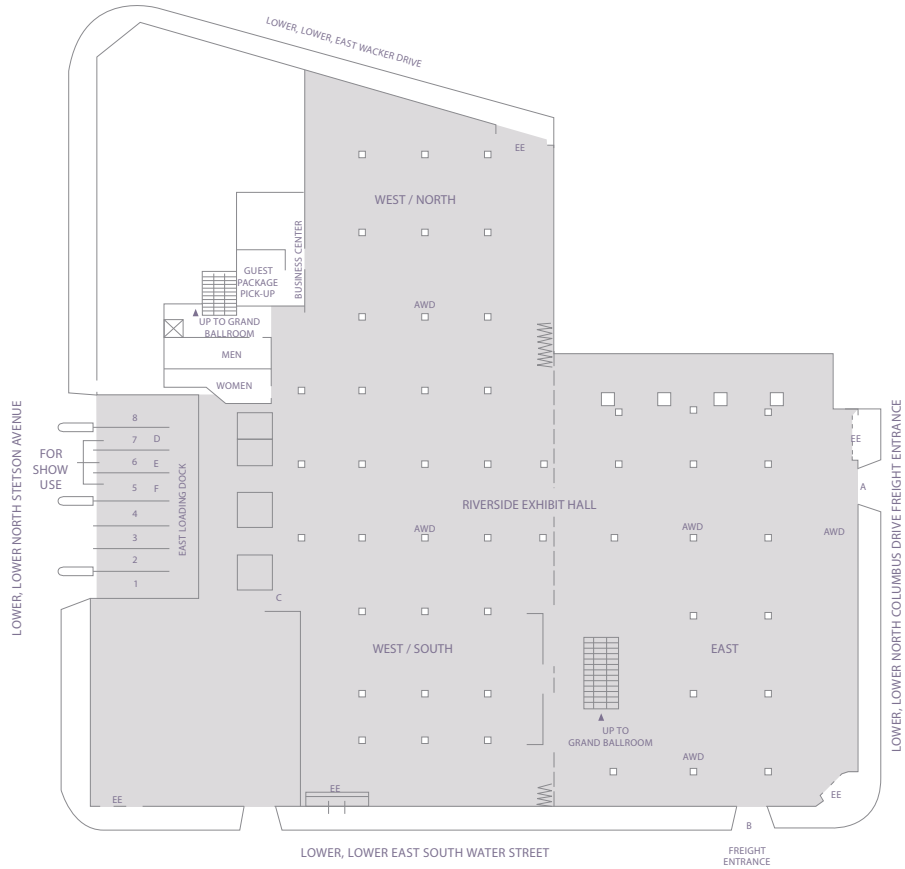

Purple Level (East Tower)