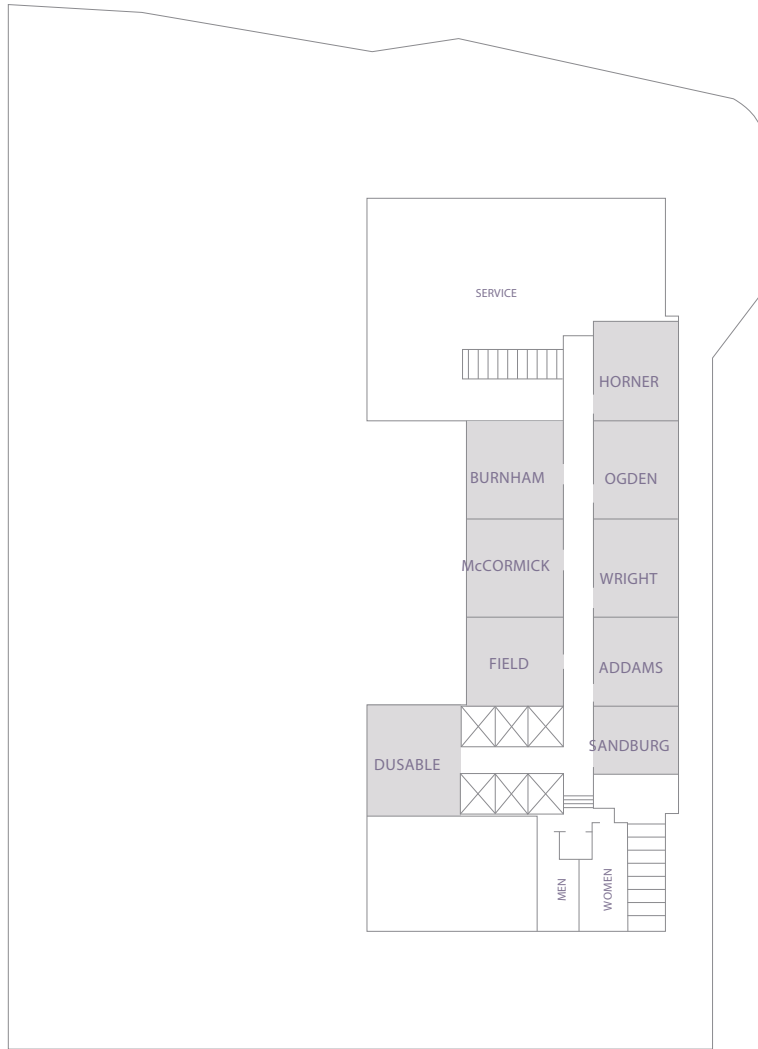

EAST TOWER

WEST TOWER

ESCALATORS, ELEVATORS AND RESTROOMS are indicated on each floor. Elevators are conveniently located throughout the hotel for guests with disabilities or where no escalator is present.

CROSSING BETWEEN TOWERS: Cross between towers via the Skybridge or the Concourse. You may also cross from the lobby level via the crosswalk on Stetson Drive.

Green Level (East Tower)

Lakeshore Meeting Suites (East Tower)

Gold Level (East Tower)

Purple Level (East Tower)

Blue Level (East Tower)

Green Level (West Tower)

Gold Level (West Tower)

Purple Level (West Tower)

Blue Level (West Tower)

Silver Level (West Tower)