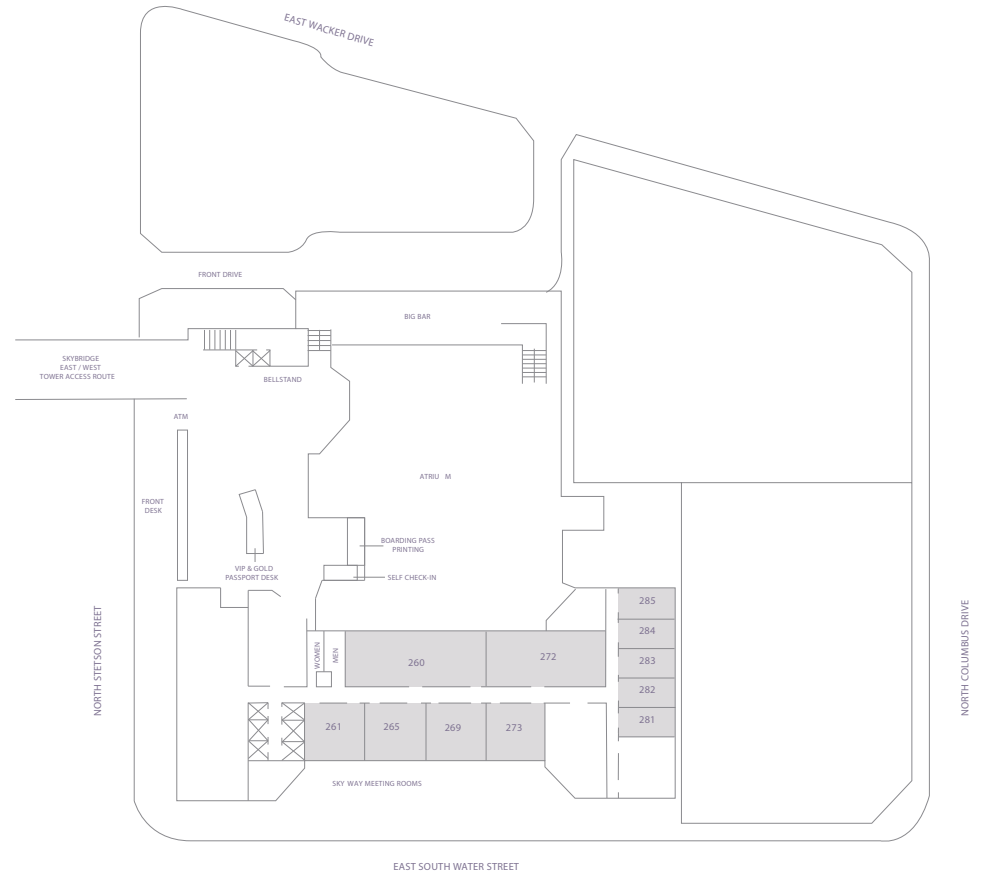

Blue Level (East Tower)