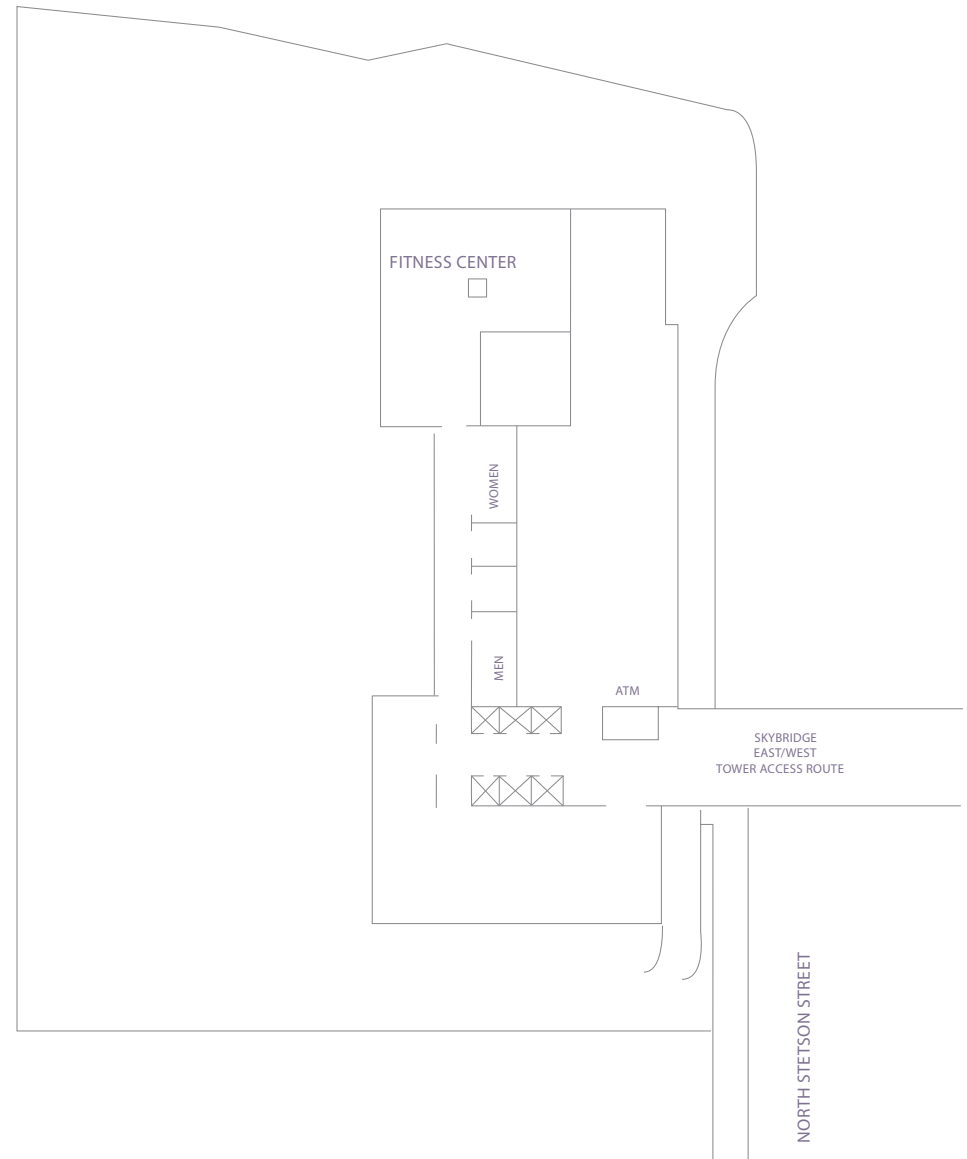

EAST TOWER

WEST TOWER

ESCALATORS, ELEVATORS AND RESTROOMS are indicated on each floor. Elevators are conveniently located throughout the hotel for guests with disabilities or where no escalator is present.

CROSSING BETWEEN TOWERS: Cross between towers via the Skybridge or the Concourse. You may also cross from the lobby level via the crosswalk on Stetson Drive.

Green Level (East Tower)

Lakeshore Meeting Suites (East Tower)

Gold Level (East Tower)

Purple Level (East Tower)

Blue Level (East Tower)

Green Level (West Tower)

Gold Level (West Tower)

Purple Level (West Tower)

Blue Level (West Tower)

Silver Level (West Tower)