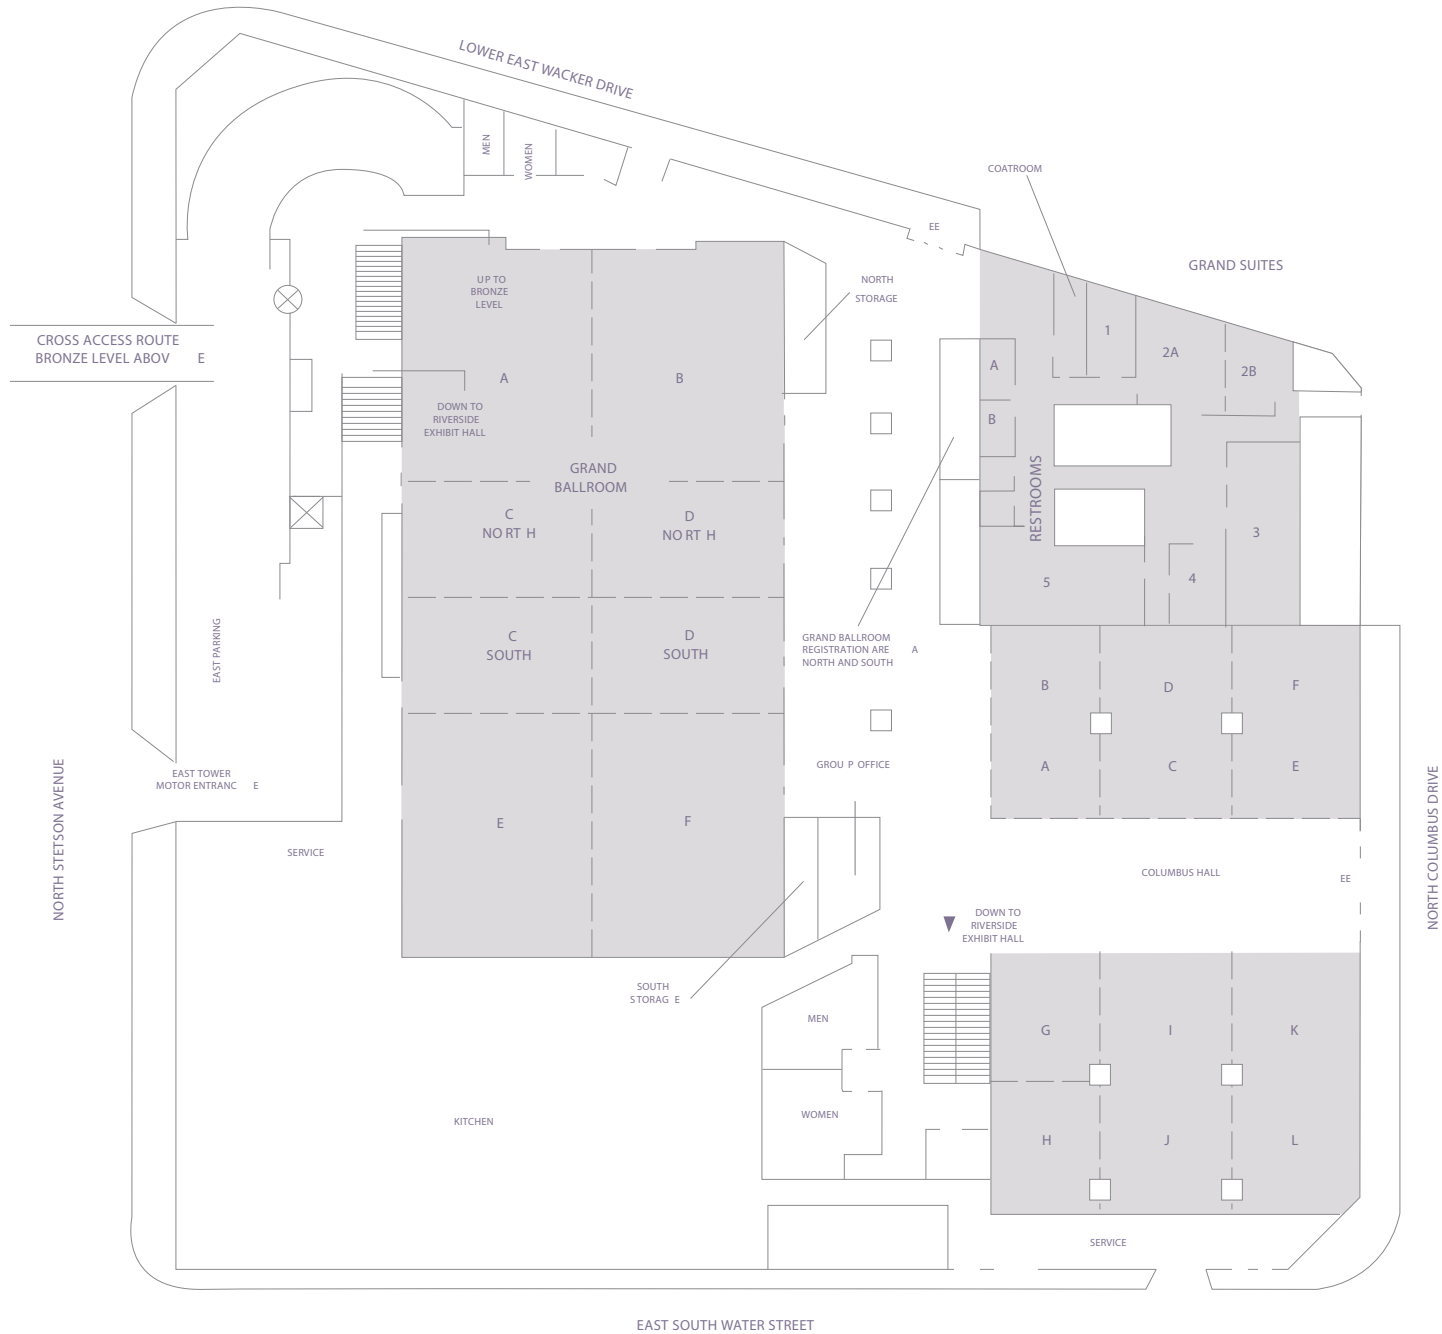

Gold Level (East Tower)