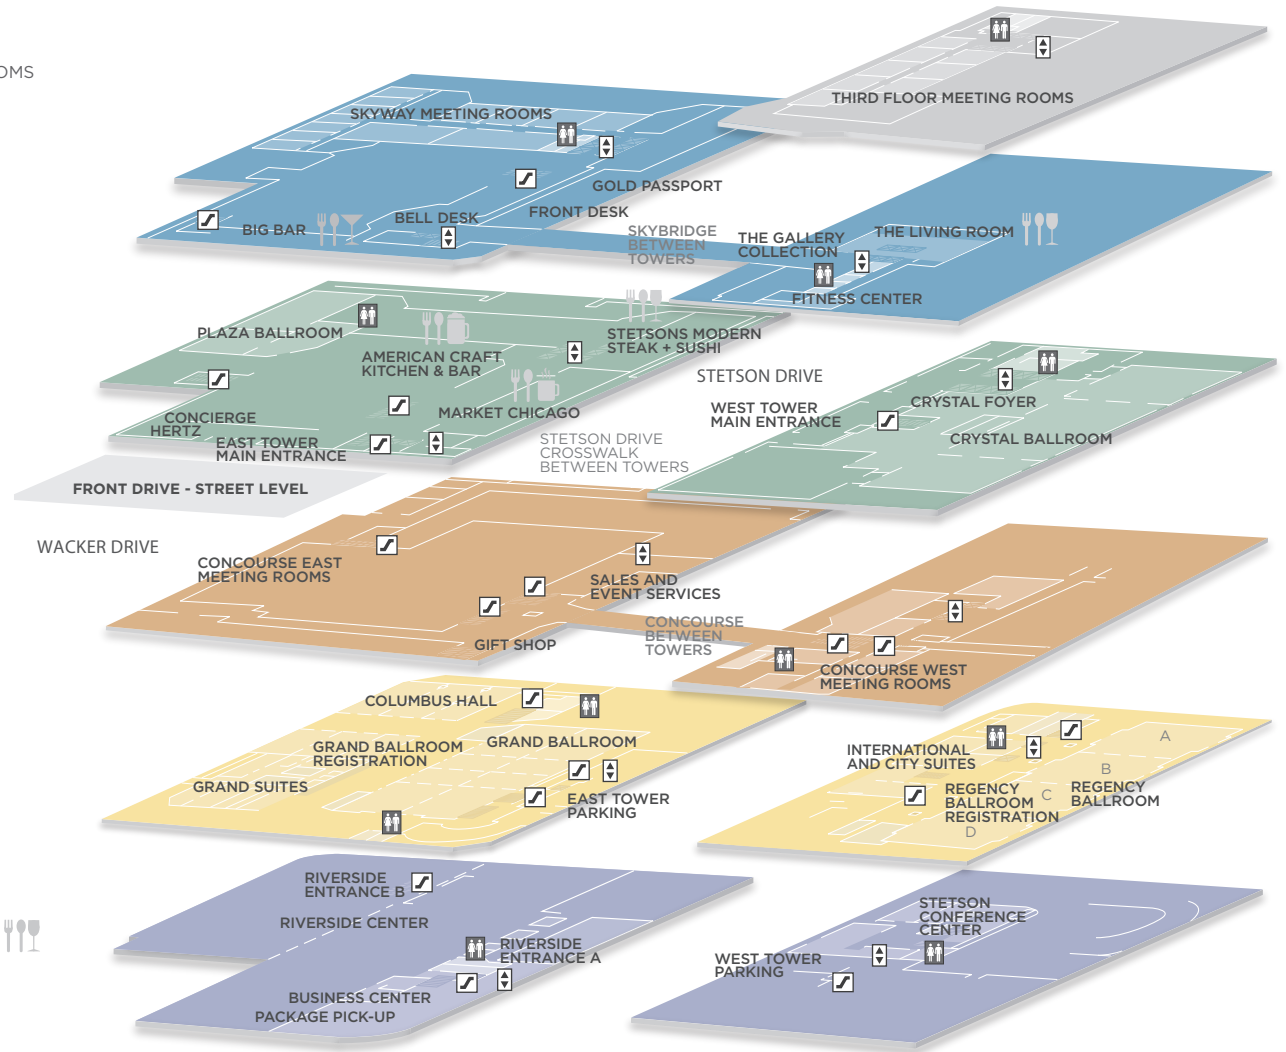

EAST TOWER

WEST TOWER

ESCALATORS, ELEVATORS AND RESTROOMS are indicated on each floor. Elevators are conveniently located throughout the hotel for guests with disabilities or where no escalator is present.

CROSSING BETWEEN TOWERS: Cross between towers via the Skybridge or the Concourse. You may also cross from the lobby level via the crosswalk on Stetson Drive.